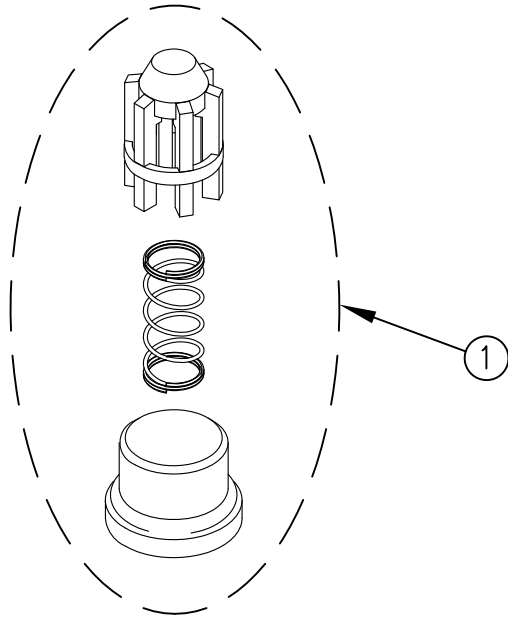

ITEM NO.	QTY.	PART NO.	DESCRIPTION
1	1	011946	POPPET CHECK VALVE

				THIRD ANGLE PROJECTION			FILENAME:		WOODBINE MFG. CO.															
							SYMBOLY PER ANSI Y14.5		BUS BROWN DRIVE															
				<table border="1"> <thead> <tr> <th>DECIMAL</th> <th>2PLC</th> <th>3PLC</th> </tr> </thead> <tbody> <tr> <td>MACHINE SAW, DRILL</td> <td>.030</td> <td>.015</td> </tr> <tr> <td>SHEAR, PUNCH FORM</td> <td>.060</td> <td>.030</td> </tr> <tr> <td>TORCH, WELDING ROUGH CAST</td> <td>.090</td> <td>.060</td> </tr> </tbody> </table>			DECIMAL	2PLC	3PLC	MACHINE SAW, DRILL	.030	.015	SHEAR, PUNCH FORM	.060	.030	TORCH, WELDING ROUGH CAST	.090	.060	DRAWN BY: JCB		NOTES:		WOODBINE, IOWA 51579	
DECIMAL	2PLC	3PLC																						
MACHINE SAW, DRILL	.030	.015																						
SHEAR, PUNCH FORM	.060	.030																						
TORCH, WELDING ROUGH CAST	.090	.060																						
				DRAWN/DATE 1/30/12		712-647-2050																		
				APPVD/DATE		TITLE		<small>THE INFORMATION HERE IS CONFIDENTIAL AND MUST NOT BE USED IN ANYWAY DETRIMENTAL TO THE INTEREST OF WOODBINE MFG.</small>																
A	1/30/12	RELEASED TO PRODUCTION		JCB		589	REPL. POPPET CHECK VALVE																	
REV.	DATE	CHANGE RECORD		BY	APPVD	ECN	SALES CATEGORY	PRODUCT LINE	SCALE	FIN. WT.	PART NO. 11950													