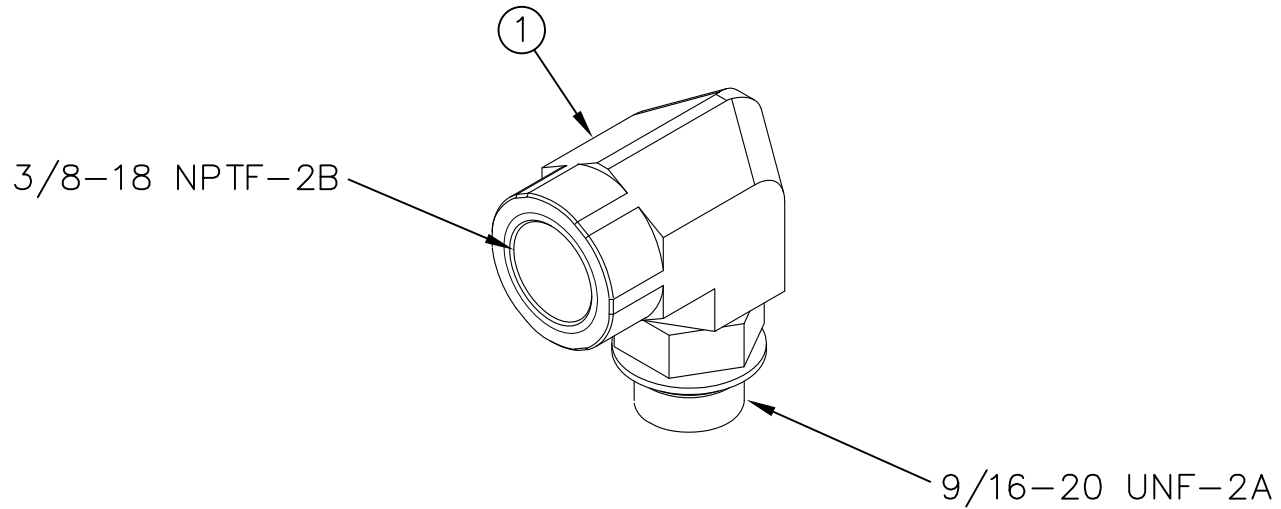

ITEM NO.	QTY.	PART NO.	DESCRIPTION
1	1	003036	3/8"-9/16" 90 DEGREE ELBOW

				THIRD ANGLE PROJECTION			FILENAME: E:\KITS(Repair Parts)\Cablegate\000917.dwg		WOODBINE MFG. CO. BUS BROWN DRIVE WOODBINE, IOWA 51579		
							SYMBOLY PER ANSI Y14.5		NOTES:		
				DECIMAL 2PLC 3PLC			DRAWN BY. JCB		712-647-2050		
				MACHINE SAW, DRILL .030 .015			DRAWN/DATE 7/4/06		THE INFORMATION HERE IS CONFIDENTIAL AND MUST NOT BE USED IN ANYWAY DETRIMENTAL TO THE INTEREST OF WOODBINE MFG.		
				SHEAR, PUNCH FORM .060 .030			APPVD/DATE 7/4/06		TITLE REPLACEMENT 3/8 X 9/16 90 CYL ELBOW		
				TORCH, WELDING ROUGH CAST .090 .060			SALES CATEGORY		PRODUCT LINE		
A	7/4/06	DRAWN IN AUTOCAD		JCB	KGJ		45	8950	SCALE	FIN. WT.	PART NO.
REV.	DATE	CHANGE RECORD		BY	APPVD	ECN			1:1	0.247	917