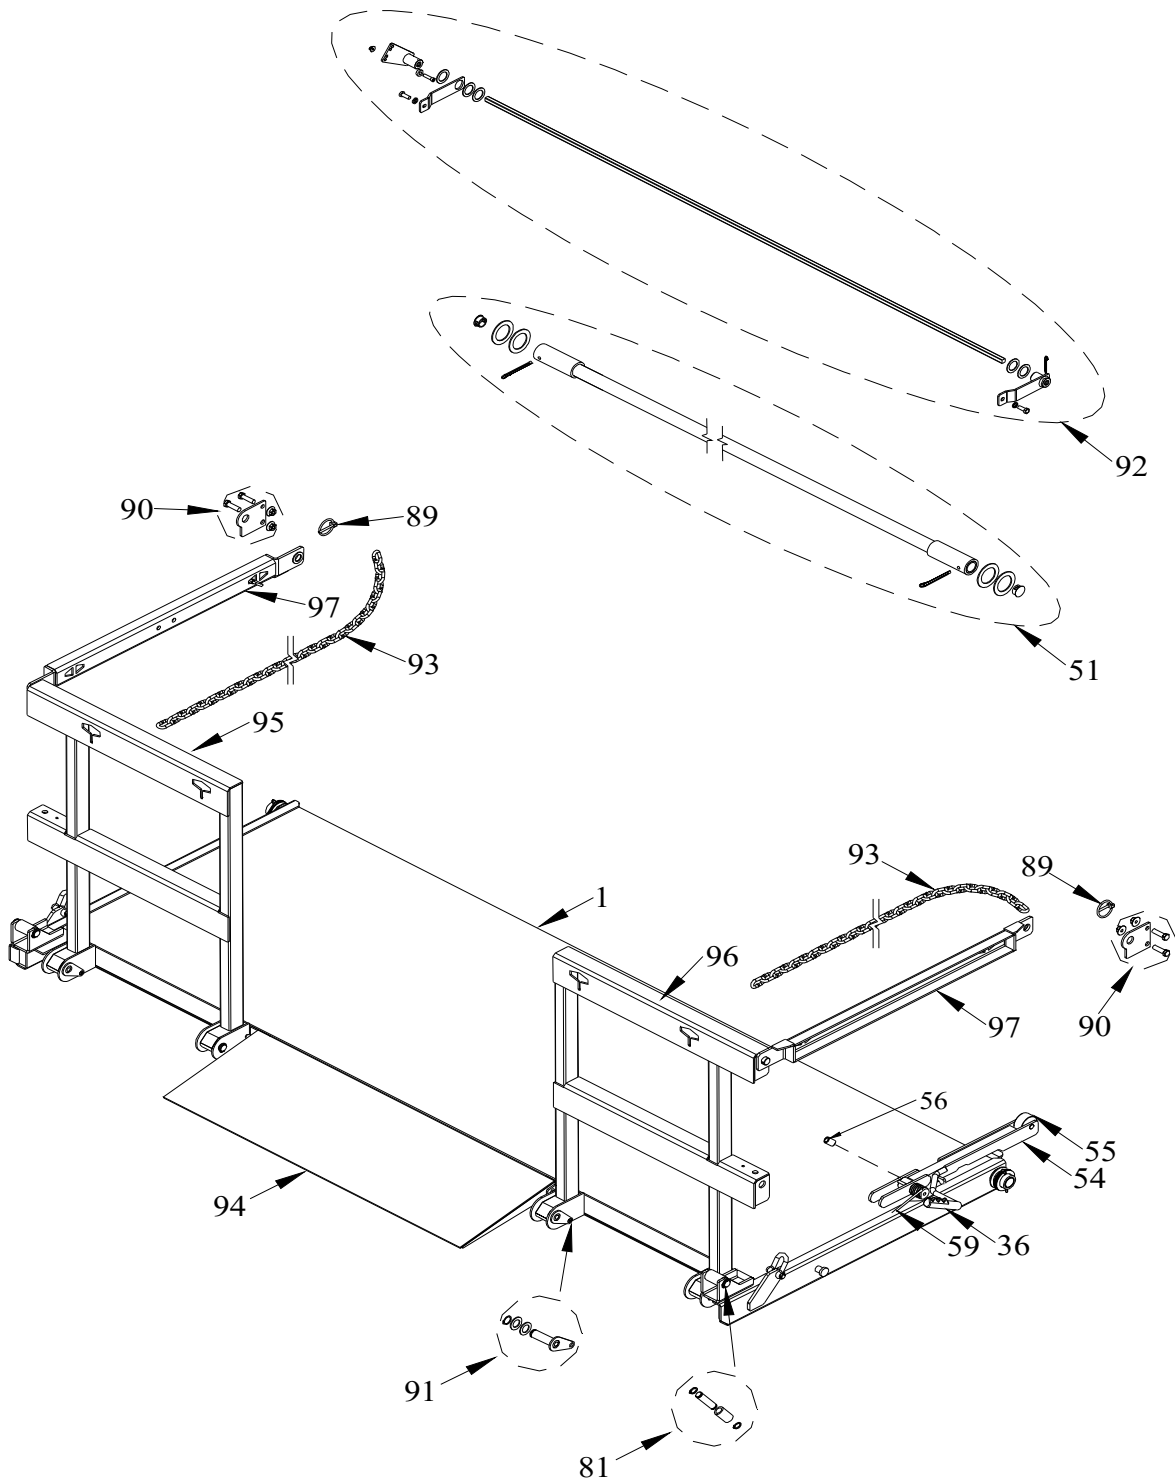

**2500 AND 3000 HIGH-CYCLE RAILGATE SERIES
GAS BOTTLE RACK PARTS DRAWING
FOR MODELS 89 & 95**

2500 AND 3000 GAS BOTTLE RACK HIGH-CYCLE RAILGATE SERIES PARTS LIST

Draw. Ref.	Part No.	Description	Qty Required
1	014724	(89) 35+12 Replacement Steel Platform HC GBR	1
2	011768	Replacement Platform Chain (37 Links)	2
4	001111	License Plate Mount Kit	1
5	011772	Replacement Slider Wheel Set	2
6	011770	Replacement Slider	2
7	000930	Replacement Rail Safety Switch	2
8	011773	Replacement 3.00 OD Pulley, Pin & Keeper	5
9	011774	Replacement Idler Pulley, Pin & Keeper	2
10	000928	Replacement Red Light w/Grommet	4
11	000926	Replacement Clear Light w/Grommet	2
12	010199	Replacement License Plate Light & Bracket (H1)	1
13	014856	Replacement Steel Box Cover w/Lights (89) BF	1
	014857	Replacement Steel Box Cover w/Lights (95) BF	1
15	014718	Replacement Steel Latch Plate-Right	1
	014717	Replacement Steel Latch Plate-Left	1
17	000967	Replacement Raise Solenoid-3 Post	1
18	006597	Replacement Cloth Chain Cover 46"	2
19	013559	Replacement Compact Fixed Control	1
20	011780	Replacement Pump & Motor (3600psi) 3qt.** 2500# Railgate	1
	011781	Replacement Pump & Motor (3800psi) 3qt.** 3000# Railgate	1
21	000989	Replacement Vent Plug	1
23	004355	Replacement Plastic Tank (3qt.)**	1
24	000958	Replacement 12 Volt Motor-Only**	1
25	011803	Replacement 2 Ga. 2 Wire Electric Cable w/Lugs-33 ft.	1
26	000992	Replacement Copper Lug	6
27	014699	Replacement Cylinder BiFold Railgate	1
28	011790	Replacement Rail Cylinder Pin & Keeper	1
30	000973	Replacement Check Valve	1
31	012607	Replacement 9/16x9/16x90 Degree Steel Cylinder Elbow	1
32	012966	Replacement 9/16" x 7/16" Flow Control	1
33	011787	Cylinder Shaft w/Pulleys Assembly (Rail) Includes: Cylinder Repair Kit	1
34	011788	2"x35" Replacement Cylinder Barrel (25-30 Rail) Includes: Cylinder Repair Kit	1
35	011789	Replacement Cylinder Clamp (Rail)	1
36	011805	Replacement Self-Close Handle Grip	1
37	011775	Replacement 3.50 OD Pulley, Pin & Keeper	1
38	011776	Replacement 4.72 OD Pulley, Pin & Keeper	1
39	012609	Replacement 1/4"x20" Hydraulic Hose	1