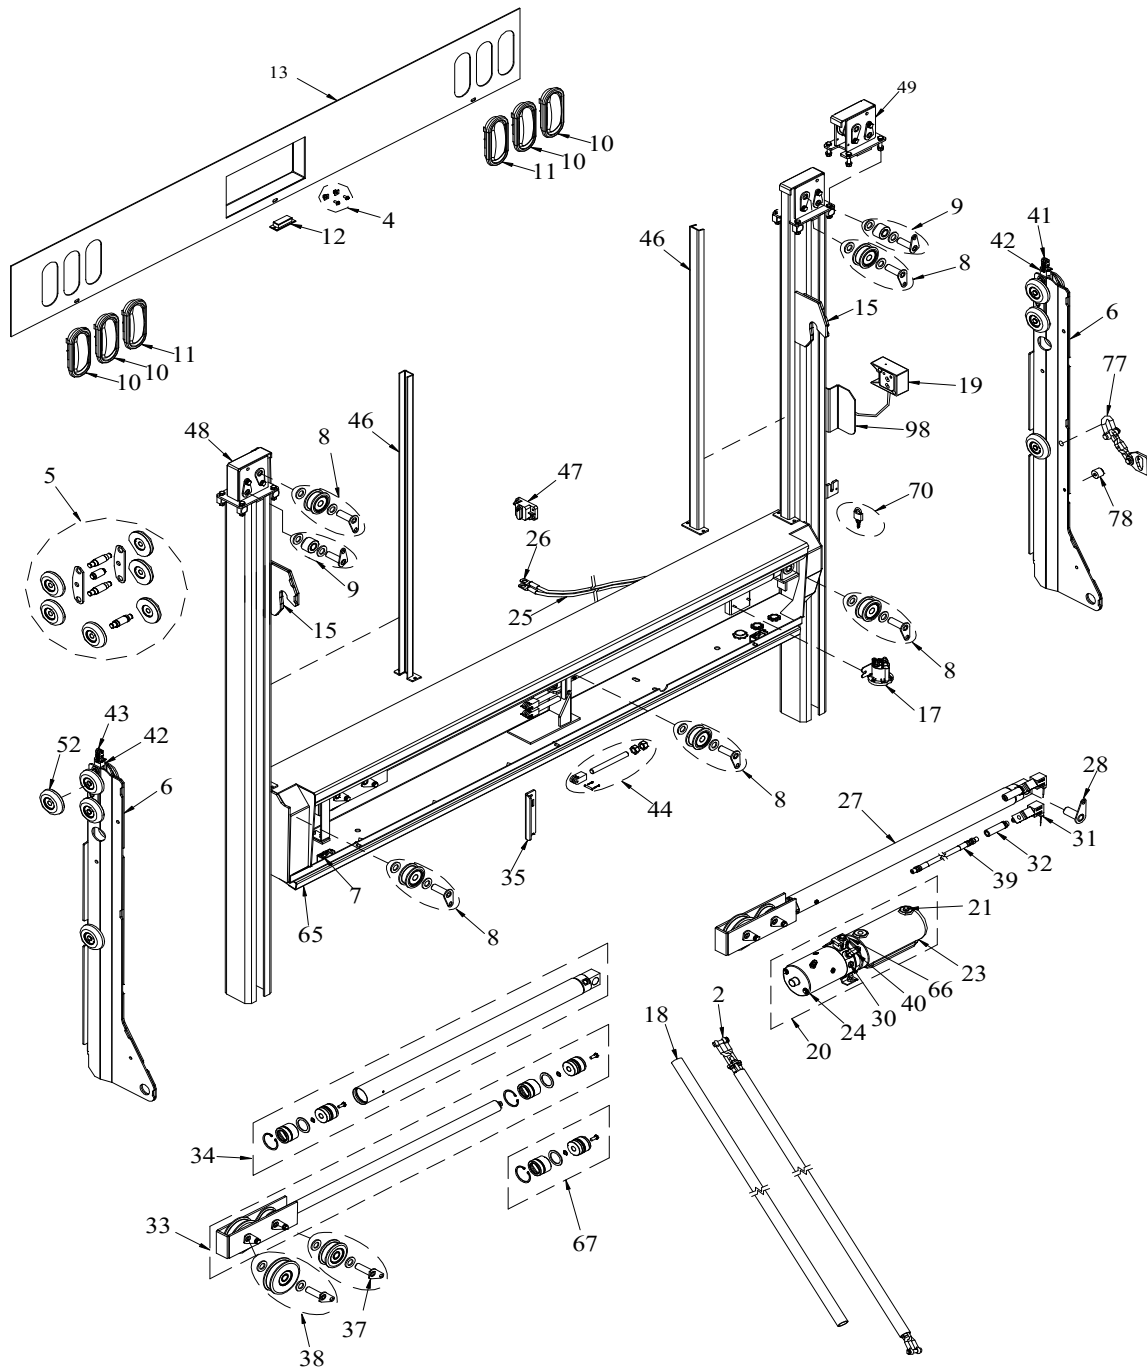

2500 AND 3000 HIGH-CYCLE RAILGATE SERIES GAS BOTTLE RACK PARTS DRAWING FOR MODELS 89 & 95