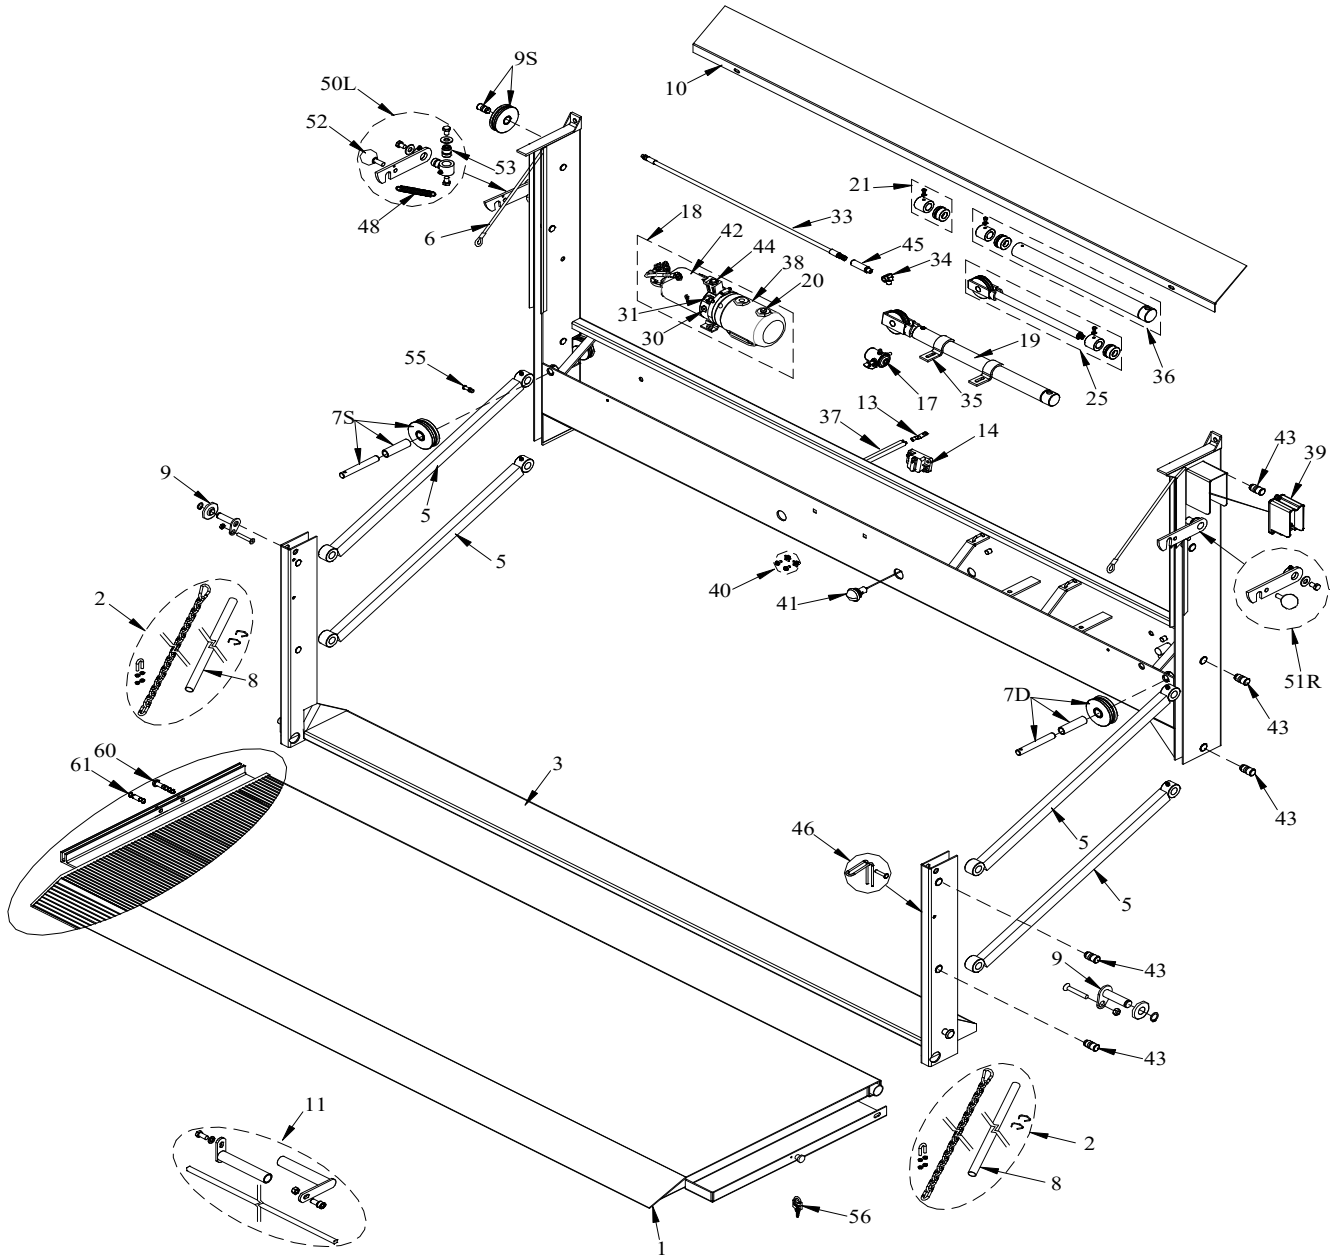

NEW 1046, 1050, 1346, 1350, 1646 AND 1650 ORIGINAL SERIES PARTS DRAWING

(After Serial # M-340999 1000# & 1300#) (After Serial # M16-27999 1600#)
FOR MODELS 64SB, 72, 80, 86 & 91