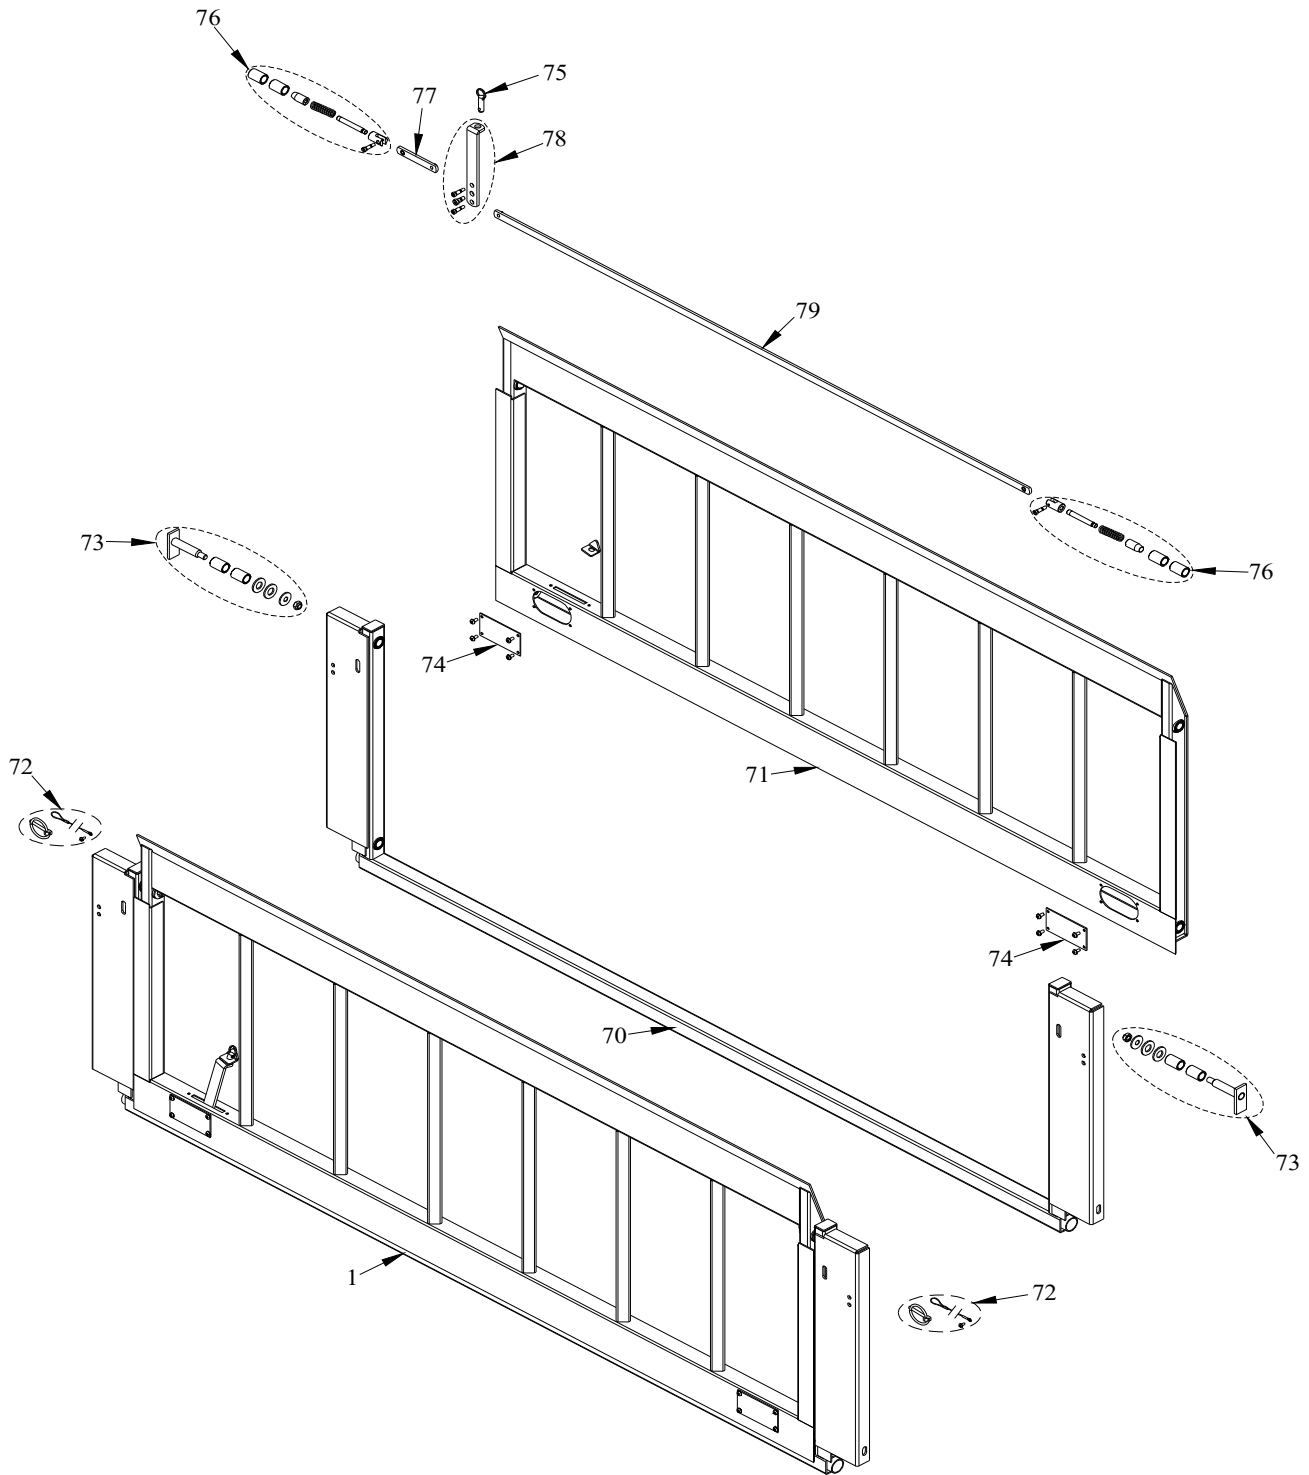

(AFTER SERIAL # 00406118M)
FOR MODELS 72LD, 80LD, 86LD & 91LD

NEW 1046, 1050, 1346, 1350, 1646 AND 1650 ORIGINAL SERIES PARTS LIST

Draw. Ref.	Part No.	Description	Qty Required
1	001782	(64SB) 36" Treadplate Replacement Platform	1
	001783	(64SB) 42" Treadplate Replacement Platform	1
	001638	(64SB) 37" Extruded Aluminum Replacement Platform	1
	002508	(64SB) 42" Extruded Aluminum Replacement Platform	1
	001784	(72) 36" Treadplate Replacement Platform	1
	001785	(72) 42" Treadplate Replacement Platform	1
	001639	(72) 37" Extruded Aluminum Replacement Platform	1
	002646	(72) 42" Extruded Aluminum Replacement Platform	1
	001786	(80) 36" Treadplate Replacement Platform	1
	001787	(80) 42" Treadplate Replacement Platform	1
	001640	(80) 37" Extruded Aluminum Replacement Platform	1
	002509	(80) 42" Extruded Aluminum Replacement Platform	1
	001788	(86) 36" Treadplate Replacement Platform	1
	001789	(86) 42" Treadplate Replacement Platform	1
	001641	(86) 37" Extruded Aluminum Replacement Platform	1
	002513	(86) 42" Extruded Aluminum Replacement Platform	1
	001790	(91) 36" Treadplate Replacement Platform	1
	001791	(91) 42" Treadplate Replacement Platform	1
	001642	(91) 37" Extruded Aluminum Replacement Platform	1
	001224	(91) 42" Extruded Aluminum Replacement Platform	1
	009488	72 LD Replacement Platform	1
	009489	80 LD Replacement Platform	1
	009553	86 LD Replacement Platform	1
	009552	91 LD Replacement Platform	1
	014043	(74) 37" Replacement Extruded Aluminum Platform	1
2	003188	1046-1650 Replacement Platform Chain	2
	003884	50" Travel EA Replacement Platform Chain	2
	003849	42+6 Replacement Platform Chain	2
3	004052	64SB Replacement Sub Assembly	1
	004054	72 Replacement Sub Assembly	1
	004056	80 Replacement Sub Assembly	1
	004058	86 Replacement Sub Assembly	1
	004060	91 Replacement Sub Assembly	1
	013805	74 Replacement Sub Assembly	1
5	001126	1046-1650 Replacement Lift Arm w/Pins & Zerks	4
6	003124	Universal Set 5/16" Replacement Lift Cable Kit	1
7D	004182	4" Dia. Double (5/16") Groove Replacement Pulley Kit with 7/8" Cross Box Pin	1
7S	004186	4" Dia. Single (5/16") Groove Replacement Pulley Kit with 7/8" Cross Box Pin	1
8	006516	Replacement Cloth Chain Cover 29"	2
	006596	Replacement Cloth Chain Cover 38"	2
9	010512	Drop Pin Assembly Kit (Set of 2) (36-50" Travel)	1
9S	004184	4" Single (5/16") Groove Replacement Pulley Kit with 7/8" Upright Pin	2
10	004964	Replacement Box Cover (64)	1
	004965	Replacement Box Cover (72)	1
	014584	Replacement Box Cover (74)	1
	004966	Replacement Box Cover (80)	1
	004967	Replacement Box Cover (86)	1
	004968	Replacement Box Cover (91)	1
11	010288	3/8" Torsion Spring Kit (64SB) (steel platform and EA with 2-7/8" lid ends)	1
	008085	3/8" Torsion Spring Kit (64SB) (EA with 2-1/2" lid ends)	1
	008028	3/8" Torsion Spring Kit (72) (steel platform and EA with 2-7/8" lid ends)	1
	008116	3/8" Torsion Spring Kit (72) (EA with 2-1/2" lid ends)	1
	008117	SQ Torsion Spring Kit (80) (steel platform and EA with 2-7/8" lid ends)	1
	008029	3/8" Torsion Spring Kit (80) (EA with 2-1/2" lid ends)	1
	008118	SQ Torsion Spring Kit (86) (steel platform and EA with 2-7/8" lid ends)	1
	008032	3/8" Torsion Spring Kit (86) (EA with 2-1/2" lid ends)	1
	008119	SQ Torsion Spring Kit (91) (steel platform and EA with 2-7/8" lid ends)	1
	008033	3/8" Torsion Spring Kit (91) (EA with 2-1/2" lid ends)	1
13	000992	Replacement Copper Lug	6
14	000998	Replacement 150 Amp Manual Reset Circuit Breaker	1
17	000967	Replacement Raise Solenoid-3 Post	1
18	004295	M319 Replacement Pump & Motor (2000psi) 3qt.** 1046-1050	1
	004365	M319 Replacement Pump & Motor (2500psi) 3qt.** 1350	1
	004366	M319 Replacement Pump & Motor (3000psi) 3qt.** 1650	1
19	003432	64SB-1646 Replacement Cylinder	1
	009754	50" Travel Replacement Cylinder	1
20	000989	Replacement Vent Plug	1
21	001141	2" Cylinder Repair Kit (50" Travel) Includes: Piston, Guide Bushing & O-rings	1